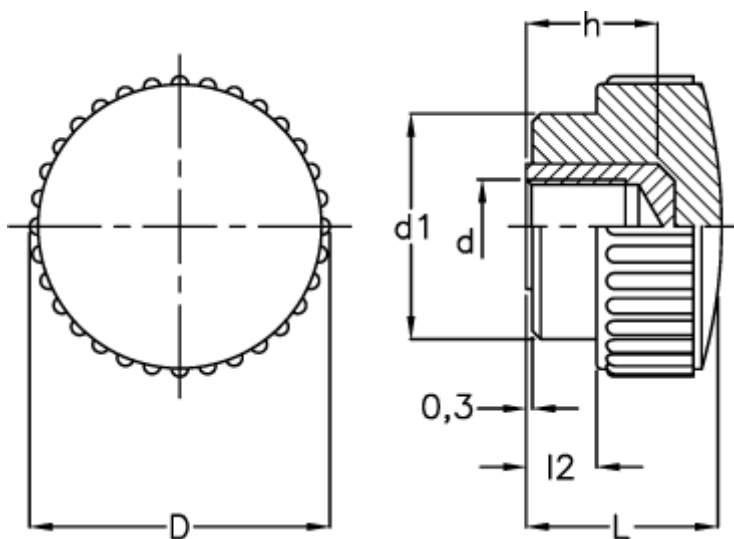

Article number: 2302002701

Description: E+G Knurled grip knob
B.193/40 B-M10

Measures

D	= 40
d1	= 29
d 6H	= M10
h	= 13
L	= 26
l2	= 10